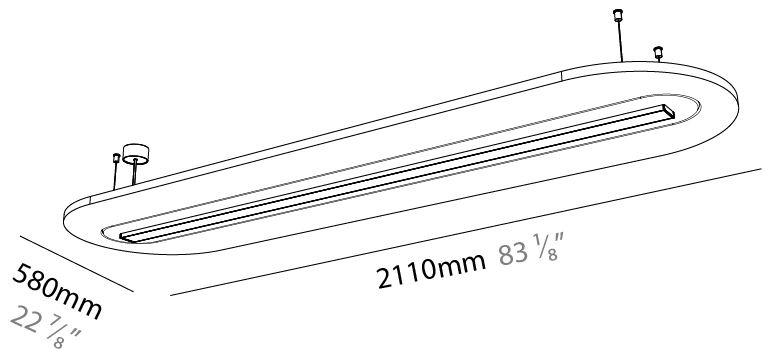

Holder Finish: [SSR / BKV / CWI / CRY / HAB / LAG / UFT / ITA / RUA / RUR / MIC / FTG / MYG / TWT / LOD / PUS / FRO / FUP / KIA / POP / BLS / SPG / MEY / GOH / GUM / CHC / COM / ABZ / JAG](#)

Accent Finish: [OPL / MPM / CMP / BKR / WHR / GCL / WWR / WWL / WDA](#)

Acoustic Finish: [SFW / CYW / SEE / SYN / MTS / PMB / TTN / CYB / STO / DPE / BES / SHB / ARE / ANE / VRD / CRF](#)

Fixture Material: [Acoustic / Aluminum / PMMA](#)

Primary Material: [Acoustic](#)

Cable Details: [2000mm/78 3/4" or 6000mm/236 1/4" Cable, - Transparent](#)

ELECTRICAL

Lamp Type: LED
Input Wattage (W): 73.1
Total Output Wattage (W): 66.3
Dimming: [Non-dimming / DALI Dimming / MATTER Dimming](#)
Driver Included: No
Driver Location: Remote
Driver Class: Class 2
Input Voltage (V): 120 - 277
Upon Request: [0 - 10V Dimming / Phase Dimming](#)

LED

Color Temperature (°K): [2700 / 3000 / 3500 / 4000](#)
Max. Delivered Lumen (lm): Max 10140
Nominal Lumen (lm): Max 12120
CRI: >90 CRI
Lamp Life (hrs): 50000

OPTICAL

RATINGS AND CERTIFICATIONS

Certified By: Certified for North American Standards

IP Rating: [IP20](#) © 2026, T 1800-388-3382, F 416-247-9319, www.zaneen.com

Available for International specifications by adding 'INT' at the end of the existing Model #. For assistance on 'custom' specifications, contact zteam@zaneen.com. In a constant effort to supply the best product, we reserve the right to change specifications or materials without notice. The most recent specification sheets are found at zaneen.com