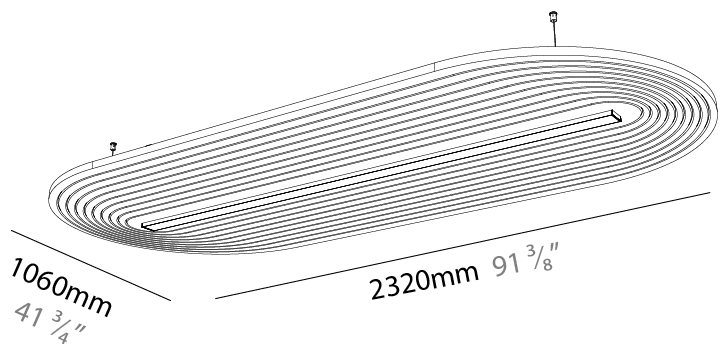

Holder Finish: [SSR / BKV / CWI / CRY / HAB / LAG / UFT / ITA / RUA / RUR / MIC / FTG / MYG / TWT / LOD / PUS / FRO / FUP / KIA / POP / BLS / SPG / MEY / GOH / GUM / CHC / COM / ABZ / JAG](#)

Accent Finish: [OPL / MPM / CMP / BKR / WHR / GCL / WWR / WWL / WDA](#)

Acoustic Finish: [SFW / CYW / SEE / SYN / MTS / PMB / TTN / CYB / STO / DPE / BES / SHB / ARE / ANE / VRD / CRF](#)

Fixture Material: [Acoustic / Aluminum / PMMA](#)

Primary Material: [Acoustic](#)

Cable Details: [2000mm/78 3/4" or 6000mm/236 1/4" Cable, - Transparent](#)

ELECTRICAL

Lamp Type: [LED](#)
Input Wattage (W): [73.1](#)
Total Output Wattage (W): [66.3](#)
Dimming: [Non-dimming / DALI Dimming / MATTER Dimming](#)
Driver Included: [No](#)
Driver Location: [Remote](#)
Driver Class: [Class 2](#)
Input Voltage (V): [120 - 277](#)
Upon Request: [0 - 10V Dimming / Phase Dimming](#)

LED

Color Temperature (°K): [2700 / 3000 / 3500 / 4000](#)
Max. Delivered Lumen (lm): [Max 10140](#)
Nominal Lumen (lm): [Max 12120](#)
CRI: [>90 CRI](#)
Lamp Life (hrs): [50000](#)

OPTICAL

RATINGS AND CERTIFICATIONS

Certified By: [Certified for North American Standards](#)

IP Rating: [IP20](#) © 2026, T 1800-388-3382, F 416-247-9319, www.zaneen.com

Available for International specifications by adding 'INT' at the end of the existing Model #. For assistance on 'custom' specifications, contact zteam@zaneen.com. In a constant effort to supply the best product, we reserve the right to change specifications or materials without notice. The most recent specification sheets are found at zaneen.com