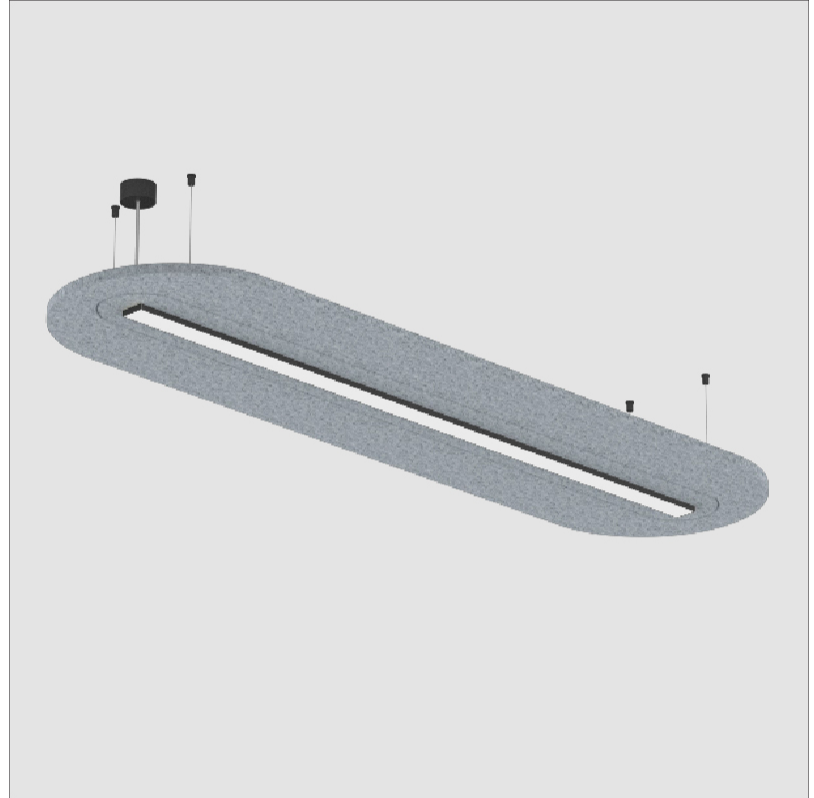

Diffuser: [PMMA - Opal / Clear / Microprism / Clear Microprism / Wallwash Double Asymmetric / Glare Control / Black Raster / Black Raster / Wallwash Left / Wallwash Right](#)

Fixture Finish: [SSR / BKV / CWI / CRY / HAB / UFT / ITA / RUA / FTG / MYG / LOD / PUS / FRO / FUP / KIA / POP / BLS / SPG / MEY / GOH / CHC / COM / ABZ / JAG / OBR / MOS / ROR](#)

Holder Finish: [SSR / BKV / CWI / CRY / HAB / LAG / UFT / ITA / RUA / RUR / MIC / FTG / MYG / TWT / LOD / PUS / FRO / FUP / KIA / POP / BLS / SPG / MEY / GOH / GUM / CHC / COM / ABZ / JAG](#)

Accent Finish: [OPL / MPM / CMP / BKR / WHR / GCL / WWR / WWL / WDA](#)

Acoustic Finish: [SFW / CYW / SEE / SYN / MTS / PMB / TTN / CYB / STO / DPE / BES / SHB / ARE / ANE / VRD / CRF](#)

Fixture Material: [Acoustic / Aluminum / PMMA](#)

Primary Material: [Acoustic](#)

Cable Details: [2000mm/78 3/4" or 6000mm/236 1/4" Cable, - Transparent](#)

ELECTRICAL

Lamp Type: LED
Input Wattage (W): 38.7
Total Output Wattage (W): 35.5
Dimming: [Non-dimming / DALI Dimming / MATTER Dimming](#)
Driver Included: No
Driver Location: Remote
Driver Class: Class 2
Input Voltage (V): 120 - 277
Upon Request: [0 - 10V Dimming / Phase Dimming](#)

LED

Color Temperature (°K): [2700 / 3000 / 3500 / 4000](#)
Max. Delivered Lumen (lm): Max 5540
Nominal Lumen (lm): Max 6420
CRI: >90 CRI
Lamp Life (hrs): 50000

OPTICAL

RATINGS AND CERTIFICATIONS

Certified By: Certified for North American Standards
IP rating: IP20