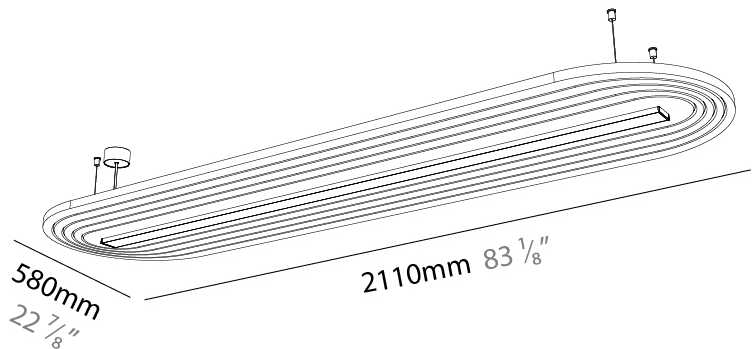

Holder Finish: [SSR / BKV / CWI / CRY / HAB / LAG / UFT / ITA / RUA / RUR / MIC / FTG / MYG / TWT / LOD / PUS / FRO / FUP / KIA / POP / BLS / SPG / MEY / GOH / GUM / CHC / COM / ABZ / JAG](#)

Accent Finish: [OPL / MPM / CMP / BKR / WHR / GCL / WWR / WWL / WDA](#)

Acoustic Finish: [SFW / CYW / SEE / SYN / MTS / PMB / TTN / CYB / STO / DPE / BES / SHB / ARE / ANE / VRD / CRF](#)

Fixture Material: [Acoustic / Aluminum / PMMA](#)

Primary Material: [Acoustic](#)

Cable Details: [2000mm/78 3/4" or 6000mm/236 1/4" Cable, - Transparent](#)

ELECTRICAL

Lamp Type: [LED](#)
Input Wattage (W): [73.1](#)
Total Output Wattage (W): [66.3](#)
Dimming: [Non-dimming / DALI Dimming / MATTER Dimming](#)
Driver Included: [No](#)
Driver Location: [Remote](#)
Driver Class: [Class 2](#)
Input Voltage (V): [120 - 277](#)
Upon Request: [0 - 10V Dimming / Phase Dimming](#)

LED

Color Temperature (°K): [2700 / 3000 / 3500 / 4000](#)
Max. Delivered Lumen (lm): [Max 10140](#)
Nominal Lumen (lm): [Max 12120](#)
CRI: [>90 CRI](#)
Lamp Life (hrs): [50000](#)

OPTICAL

RATINGS AND CERTIFICATIONS

Certified By: [Certified for North American Standards](#)

IP Rating: [IP20](#) © 2026, T 1800-388-3382, F 416-247-9319, www.zaneen.com

Available for International specifications by adding 'INT' at the end of the existing Model #. For assistance on 'custom' specifications, contact zteam@zaneen.com. In a constant effort to supply the best product, we reserve the right to change specifications or materials without notice. The most recent specification sheets are found at zaneen.com