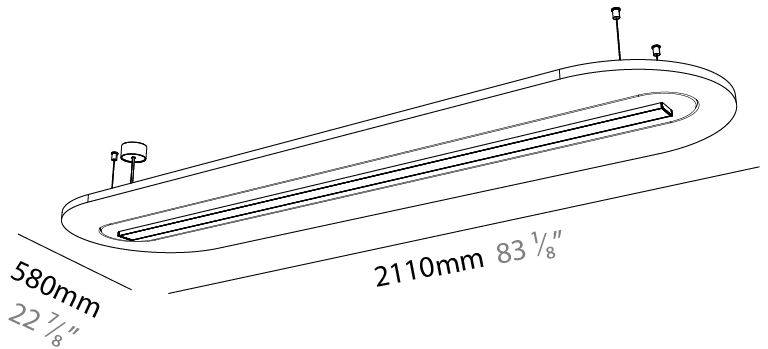

Diffuser: [PMMA - Opal / Clear / Microprism / Clear Microprism / Wallwash Double Asymmetric / Glare Control / Black Raster / Black Raster / Wallwash Left / Wallwash Right](#)

Fixture Finish: [SSR / BKV / CWI / CRY / HAB / UFT / ITA / RUA / FTG / MYG / LOD / PUS / FRO / FUP / KIA / POP / BLS / SPG / MEY / GOH / CHC / COM / ABZ / JAG / OBR / MOS / ROR](#)

Holder Finish: [SSR / BKV / CWI / CRY / HAB / LAG / UFT / ITA / RUA / RUR / MIC / FTG / MYG / TWT / LOD / PUS / FRO / FUP / KIA / POP / BLS / SPG / MEY / GOH / GUM / CHC / COM / ABZ / JAG](#)

Accent Finish: [OPL / MPM / CMP / BKR / WHR / GCL / WWR / WWL / WDA](#)

Acoustic Finish: [SFW / CYW / SEE / SYN / MTS / PMB / TTN / CYB / STO / DPE / BES / SHB / ARE / ANE / VRD / CRF](#)

Fixture Material: [Acoustic / Aluminum / PMMA](#)

Primary Material: [Acoustic](#)

Cable Details: [2000mm/78 3/4" or 6000mm/236 1/4" Cable, - Transparent](#)

ELECTRICAL

Lamp Type: LED
Input Wattage (W): 38.7
Total Output Wattage (W): 35.5
Dimming: [Non-dimming / DALI Dimming / MATTER Dimming](#)
Driver Included: No
Driver Location: Remote
Driver Class: Class 2
Input Voltage (V): 120 - 277
Upon Request: [0 - 10V Dimming / Phase Dimming](#)

LED

Color Temperature (°K): [2700 / 3000 / 3500 / 4000](#)
Max. Delivered Lumen (lm): Max 5540
Nominal Lumen (lm): Max 6420
CRI: >90 CRI
Lamp Life (hrs): 50000

OPTICAL

RATINGS AND CERTIFICATIONS

Certified By: Certified for North American Standards
IP rating: IP20