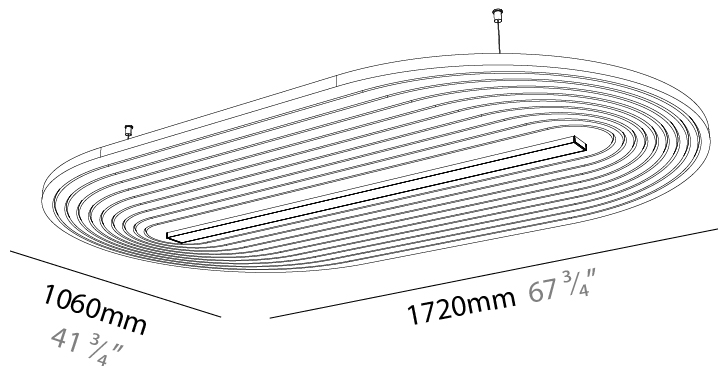

Holder Finish: [SSR / BKV / CWI / CRY / HAB / LAG / UFT / ITA / RUA / RUR / MIC / FTG / MYG / TWT / LOD / PUS / FRO / FUP / KIA / POP / BLS / SPG / MEY / GOH / GUM / CHC / COM / ABZ / JAG](#)

Accent Finish: [OPL / MPM / CMP / BKR / WHR / GCL / WWR / WWL / WDA](#)
Acoustic Finish: [SFW / CYW / SEE / SYN / MTS / PMB / TTN / CYB / STO / DPE / BES / SHB / ARE / ANE / VRD / CRF](#)

Fixture Material: [Acoustic / Aluminum / PMMA](#)

Primary Material: [Acoustic](#)

Cable Details: [2000mm/78 3/4" or 6000mm/236 1/4" Cable, - Transparent](#)

ELECTRICAL

Lamp Type: LED
Input Wattage (W): 47.3
Total Output Wattage (W): 42.7
Dimming: [Non-dimming / DALI Dimming / MATTER Dimming](#)
Driver Included: No
Driver Location: Remote
Driver Class: Class 2
Input Voltage (V): 120 - 277
Upon Request: [0 - 10V Dimming / Phase Dimming](#)

LED

Color Temperature (°K): [2700 / 3000 / 3500 / 4000](#)
Max. Delivered Lumen (lm): Max 6567
Nominal Lumen (lm): Max 7840
CRI: >90 CRI
Lamp Life (hrs): 50000

OPTICAL

RATINGS AND CERTIFICATIONS

Certified By: Certified for North American Standards

IP Rating: [IP20](#)

Available for International specifications by adding 'INT' at the end of the existing Model #. For assistance on 'custom' specifications, contact zteam@zaneen.com.

In a constant effort to supply the best product, we reserve the right to change specifications or materials without notice. The most recent specification sheets are found at zaneen.com