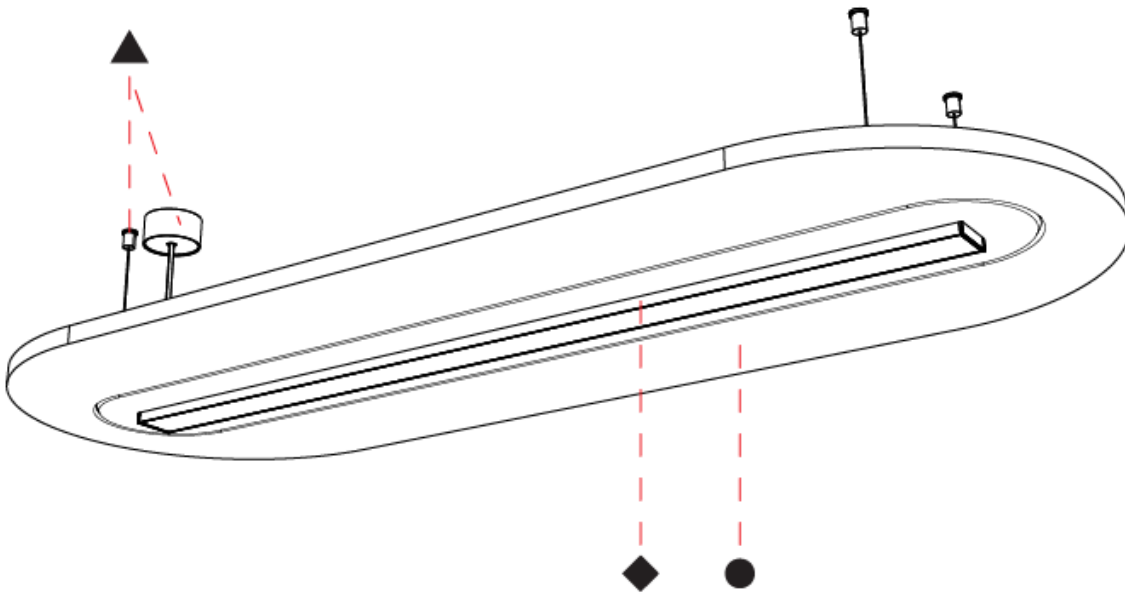

SERENII ROUND SUSPENSION

A3001176-

PROJECT _____

TYPE _____

SPECIFIER _____

QUANTITY _____

DATE _____

A