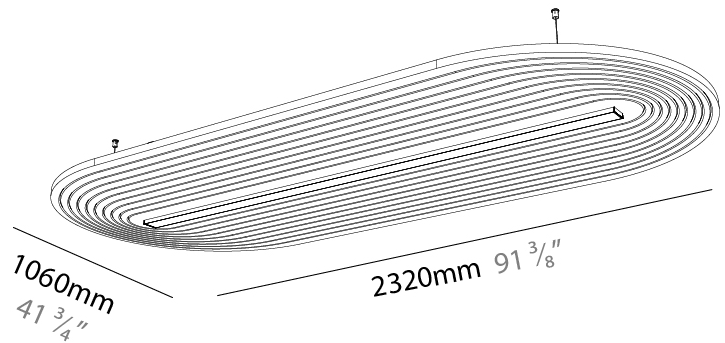

Holder Finish: [SSR / BKV / CWI / CRY / HAB / LAG / UFT / ITA / RUA / RUR / MIC / FTG / MYG / TWT / LOD / PUS / FRO / FUP / KIA / POP / BLS / SPG / MEY / GOH / GUM / CHC / COM / ABZ / JAG](#)

Accent Finish: [OPL / MPM / CMP / BKR / WHR / GCL / WWR / WWL / WDA](#)

Acoustic Finish: [SFW / CYW / SEE / SYN / MTS / PMB / TTN / CYB / STO / DPE / BES / SHB / ARE / ANE / VRD / CRF](#)

Fixture Material: [Acoustic / Aluminum / PMMA](#)

Primary Material: [Acoustic](#)

Cable Details: [2000mm/78 3/4" or 6000mm/236 1/4" Cable, - Transparent](#)

ELECTRICAL

Lamp Type: LED
Input Wattage (W): 38.7
Total Output Wattage (W): 35.5
Dimming: [Non-dimming / DALI Dimming / MATTER Dimming](#)
Driver Included: No
Driver Location: Remote
Driver Class: Class 2
Input Voltage (V): 120 - 277
Upon Request: [0 - 10V Dimming / Phase Dimming](#)

LED

Color Temperature (°K): [2700 / 3000 / 3500 / 4000](#)
Max. Delivered Lumen (lm): Max 5540
Nominal Lumen (lm): Max 6420
CRI: >90 CRI
Lamp Life (hrs): 50000

OPTICAL

RATINGS AND CERTIFICATIONS

Certified By: Certified for North American Standards

IP Rating: [IP20](#) © 2026, T 1800-388-3382, F 416-247-9319, www.zaneen.com

Available for International specifications by adding 'INT' at the end of the existing Model #. For assistance on 'custom' specifications, contact zteam@zaneen.com. In a constant effort to supply the best product, we reserve the right to change specifications or materials without notice. The most recent specification sheets are found at zaneen.com